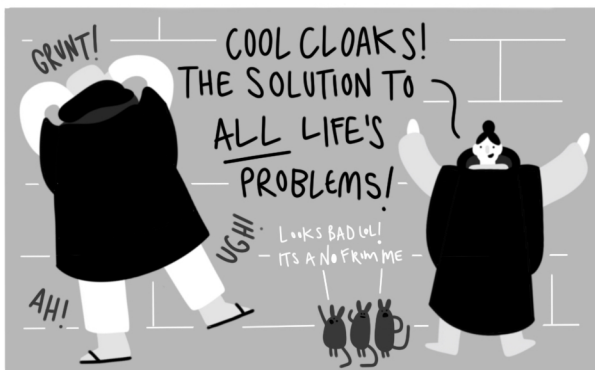

# HARU NOON

EPISODE.23  
CARA VANDERMEY

TO BE CONTINUED...